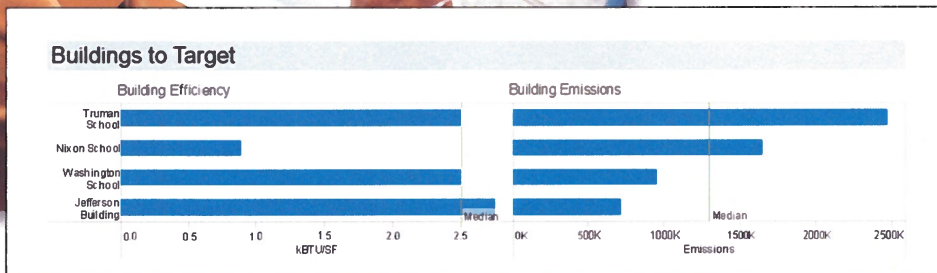

Ever wonder... Just how much energy are we using across our local government? What's the cost? Are we using more energy this year than last? What should we, and can we, do about it? Can we be more efficient and save money? What can we do to reduce our carbon footprint?

With MassEnergyInsight, information is readily available at your fingertips. You can pull reports, draw comparisons, and create a baseline.

The system delivers:

- Energy usage information compiled in one online location
- Comprehensive reporting capabilities
- Information for energy cost control and greater budget predictability
- Analysis for efficiency, conservation, and cost reduction commitments
- Official baseline to support grant applications and required measurement criteria
- Support for emissions reporting and green initiatives

Examine and compare energy usage and emissions at any level of detail – across departments, building types, and even specific buildings, like schools within your community.